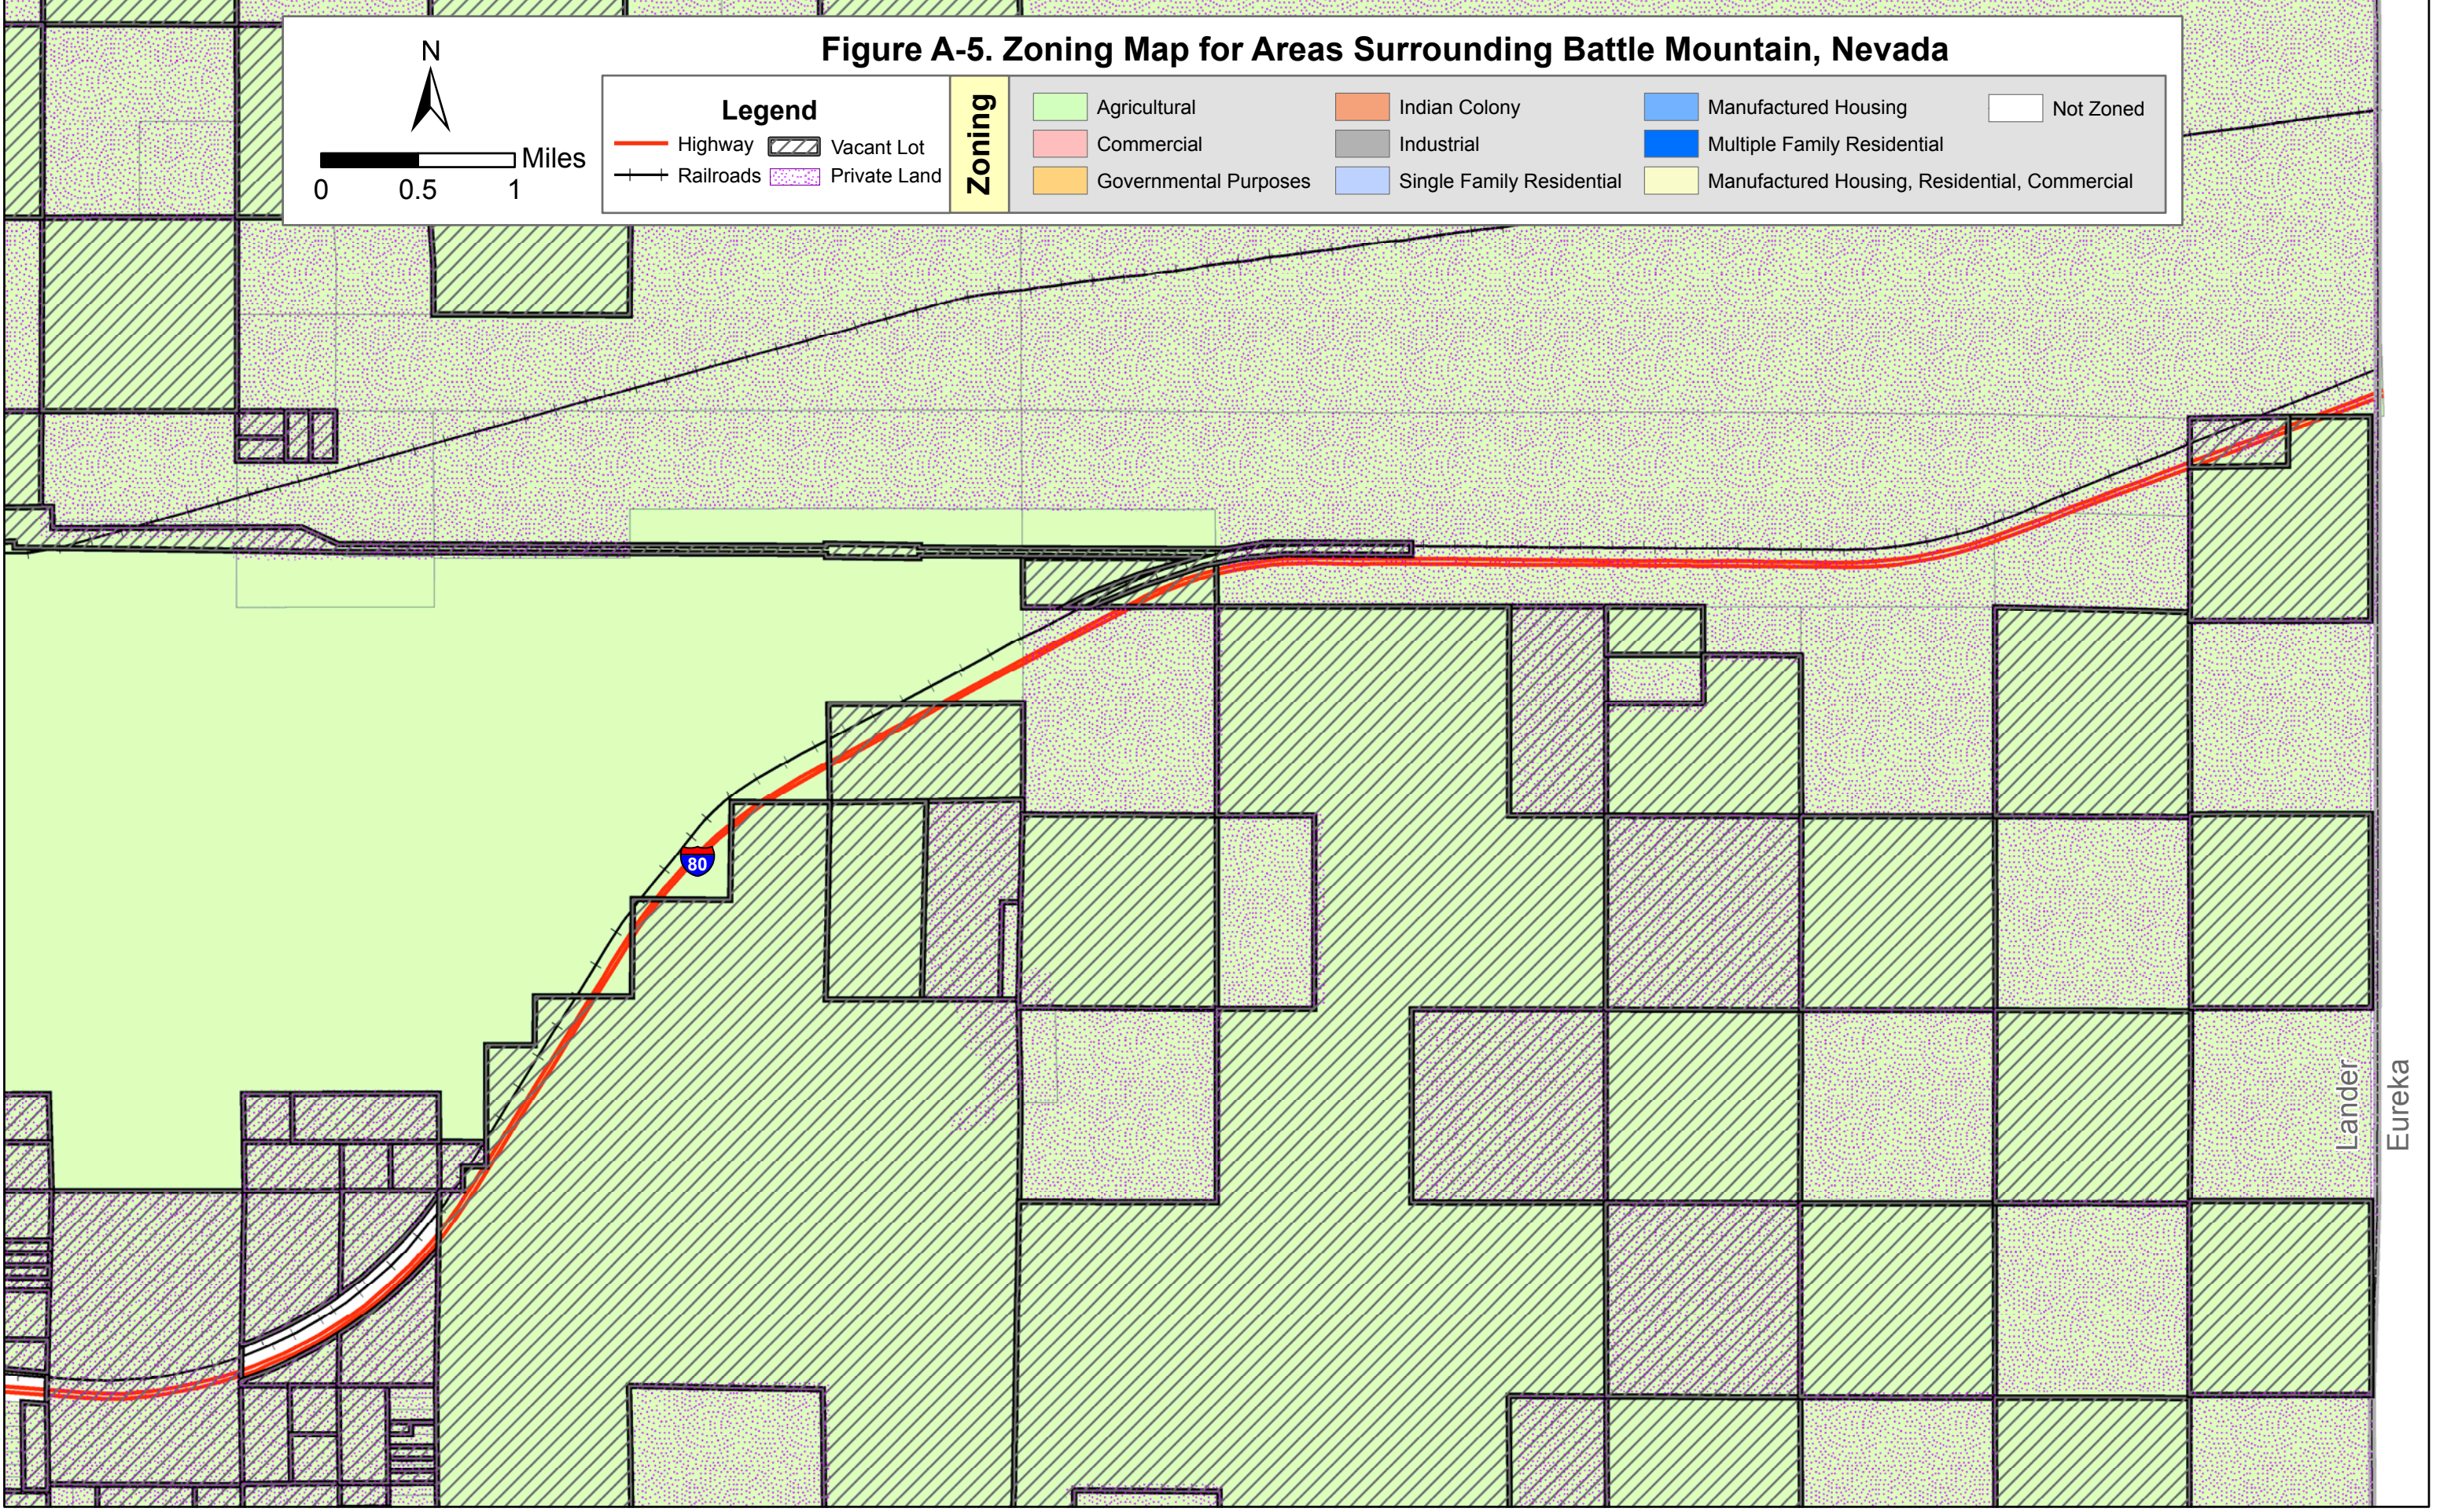

Figure A-5. Zoning Map for Areas Surrounding Battle Mountain, Nevada

0 0.5 1 Miles

Legend		Zoning	
Highway	Vacant Lot		
Railroads	Private Land		
Agricultural	Indian Colony	Manufactured Housing	Not Zoned
Commercial	Industrial	Multiple Family Residential	
Governmental Purposes	Single Family Residential	Manufactured Housing, Residential, Commercial	

Lander
Eureka